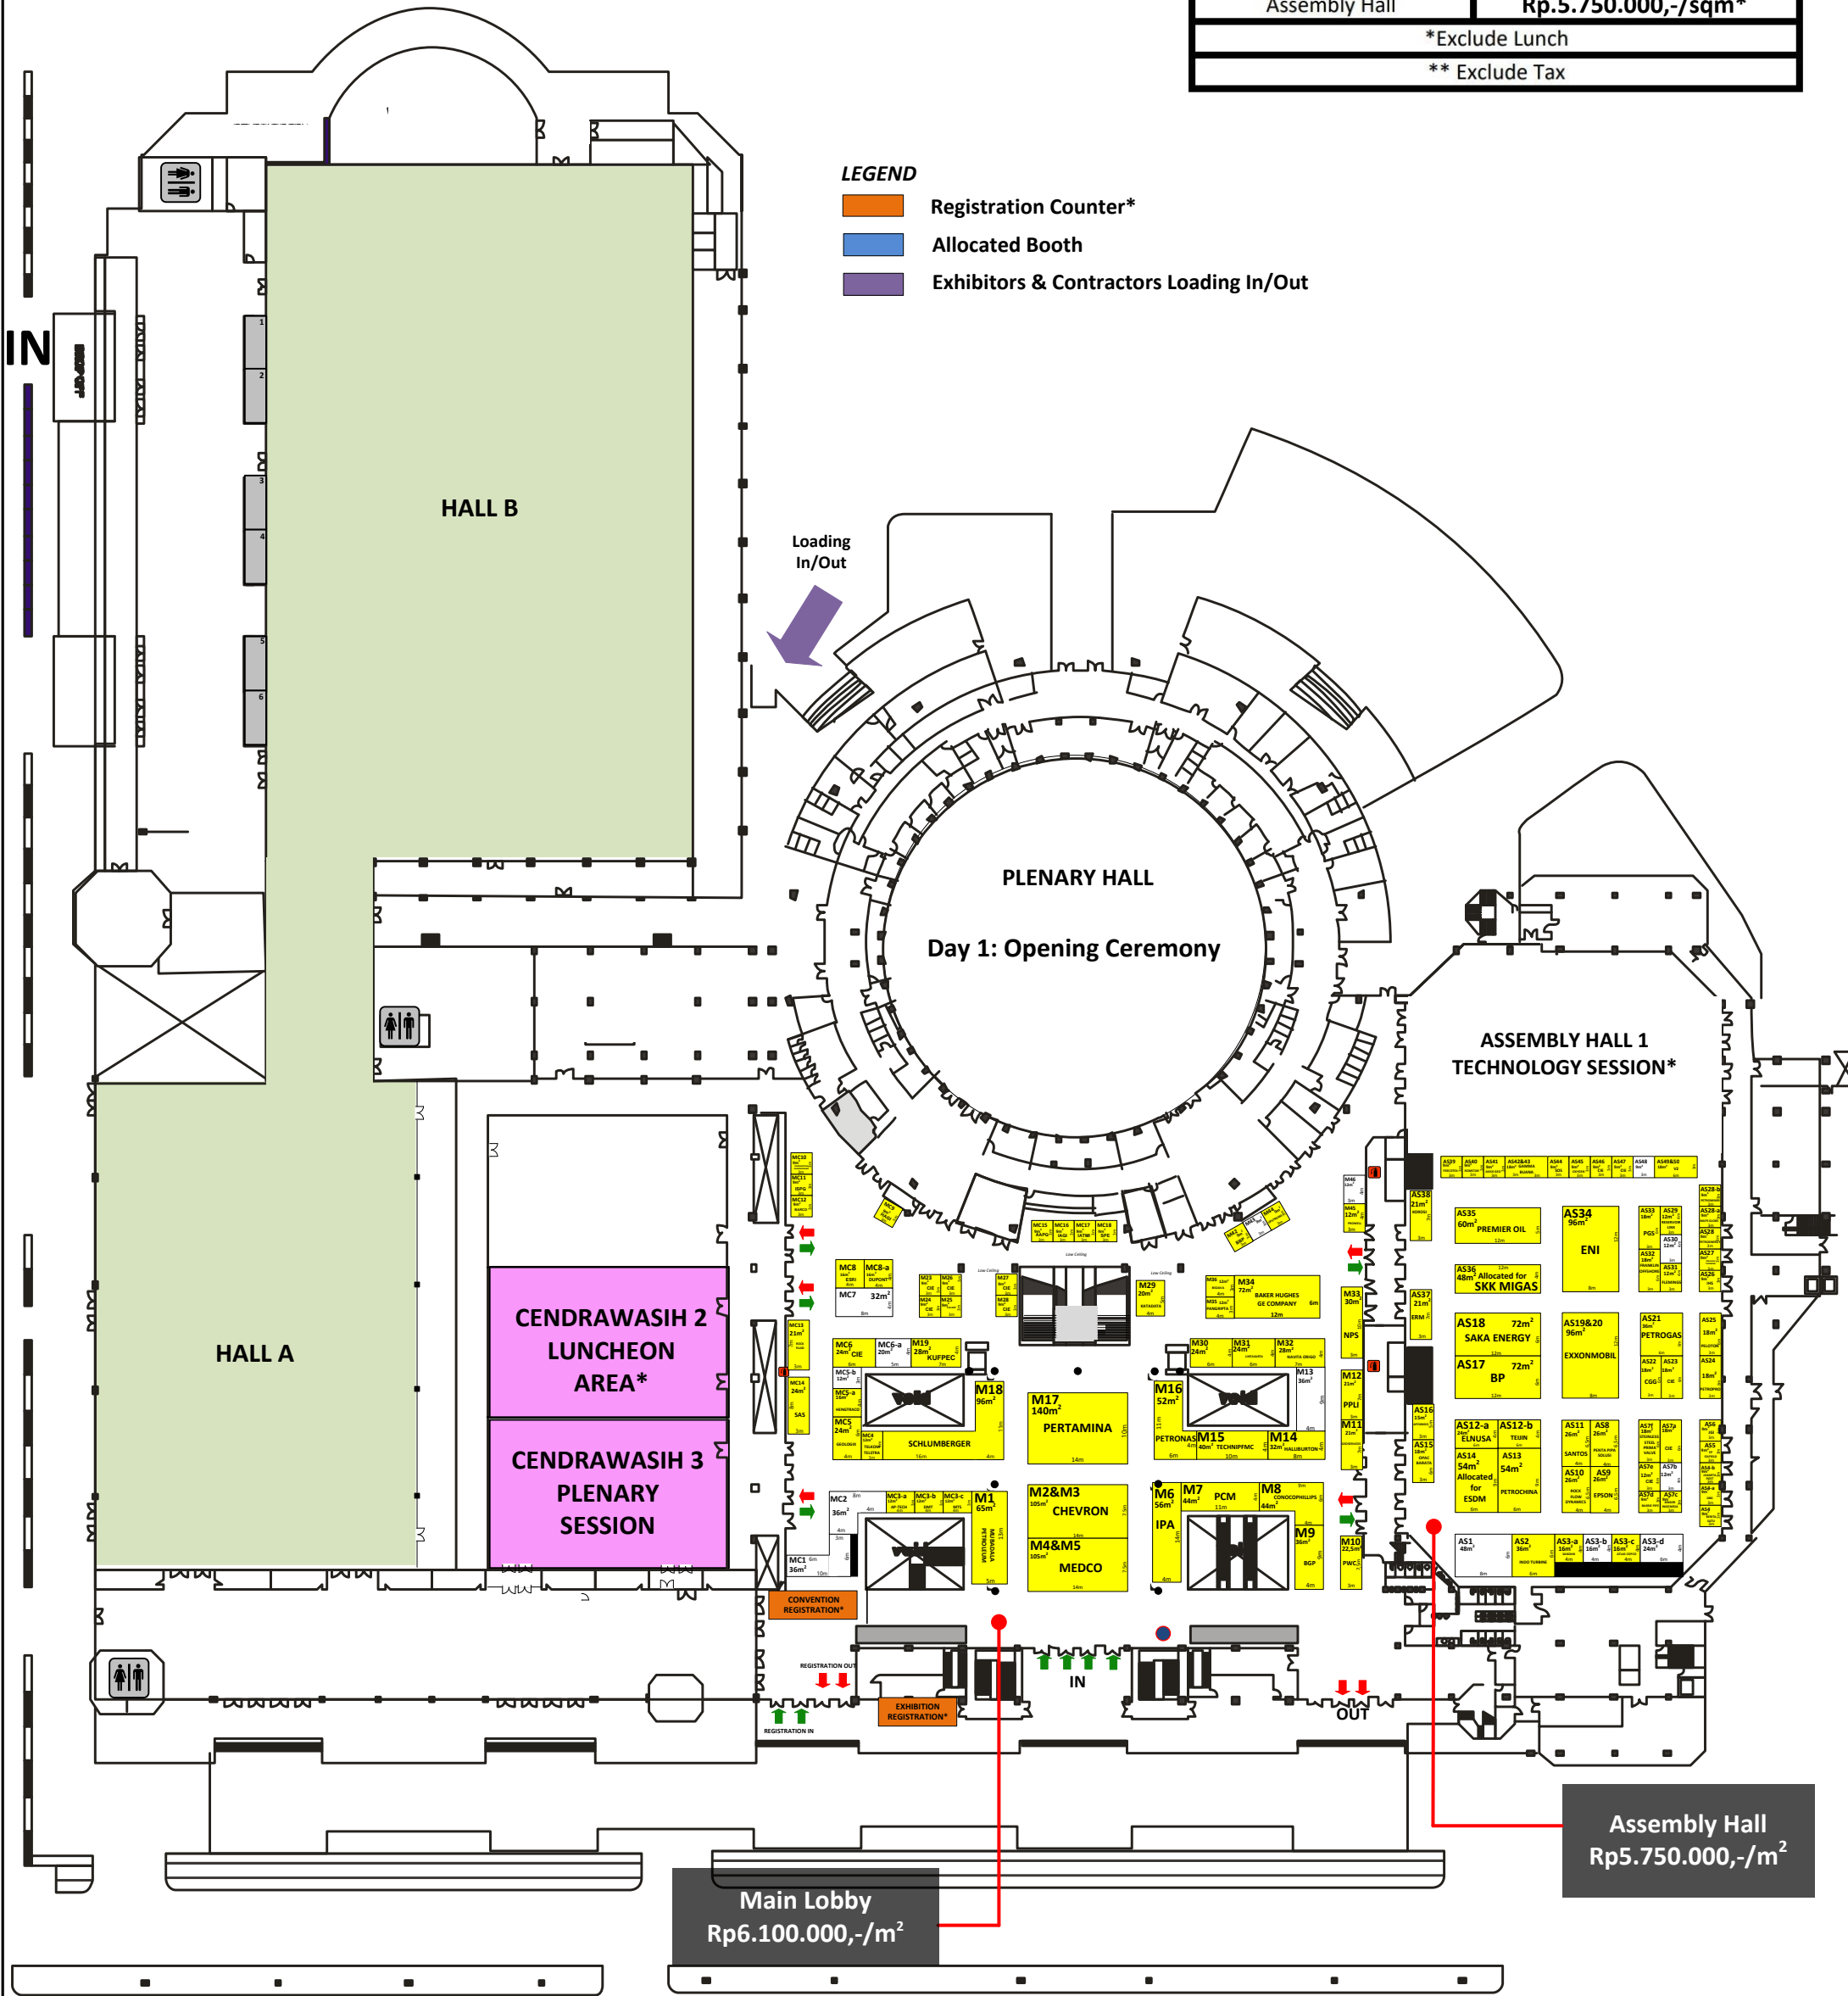

The 42nd IPA Convention & Exhibition 2018

Jakarta Convention Center (JCC)

2 – 4 May 2018

Updated 28/03/18
12:00 PM

Hall	Price**
Main Lobby	Rp.6.100.000,-/sqm*
Assembly Hall	Rp.5.750.000,-/sqm*
*Exclude Lunch	
** Exclude Tax	

- LEGEND**
- Registration Counter*
 - Allocated Booth
 - Exhibitors & Contractors Loading In/Out

Main Lobby
Rp6.100.000,-/m²

Assembly Hall
Rp5.750.000,-/m²

*to be confirmed