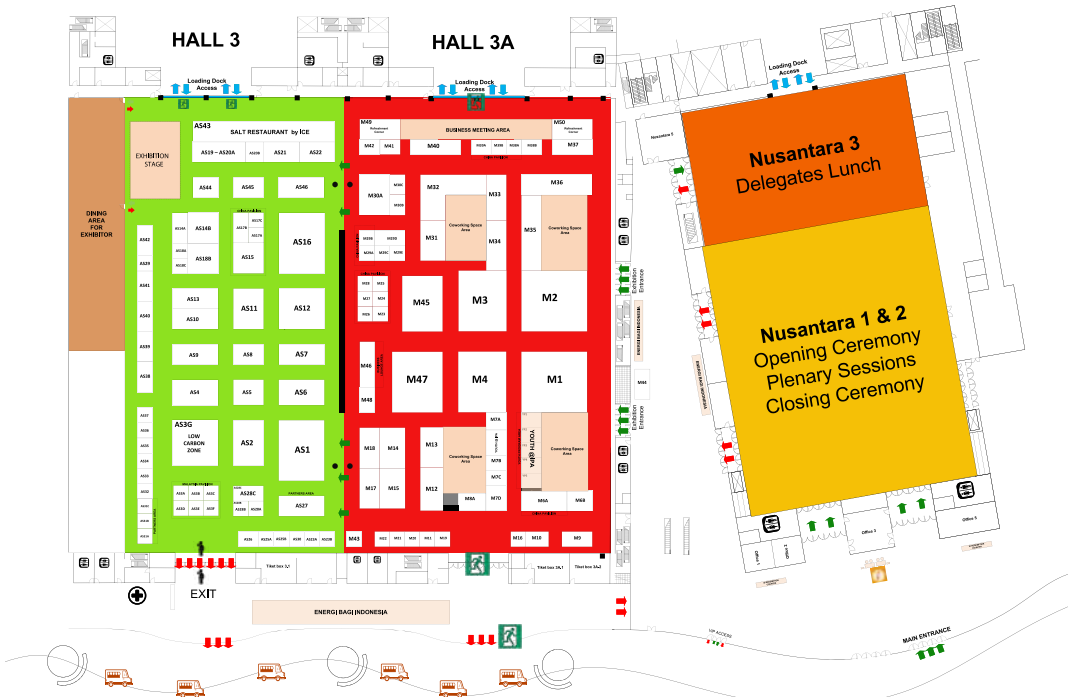

# Exhibition Floor Plan

- LEGEND:
- Information Center, Lost & Found, & Registration Support
  - Medic Room
  - Emergency EXIT
  - Food Truck
  - Toilet
  - Prayer Room Mezzanine Floor
  - Partition

\*Updated 22 July 2023